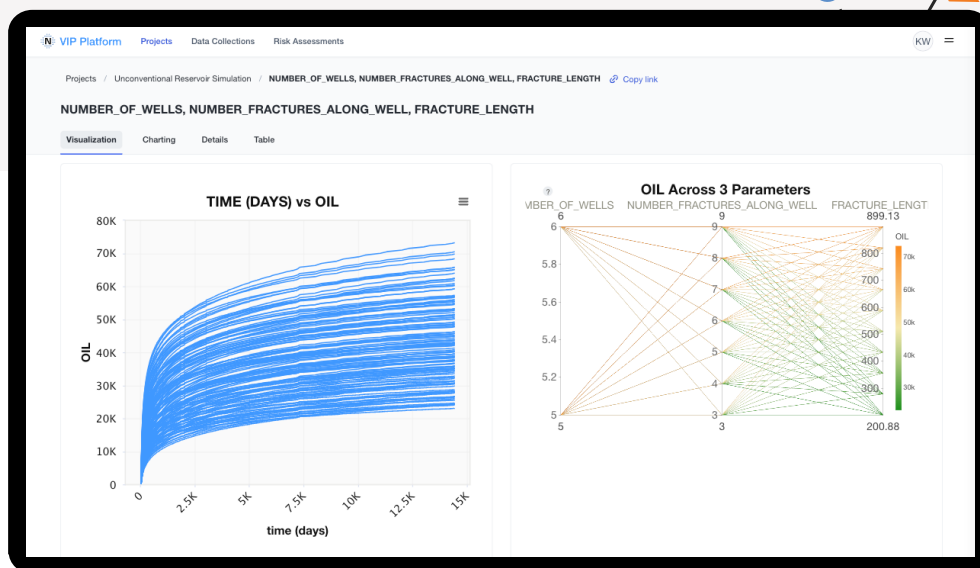

Accelerate Product Innovation From Months to Minutes

About NobleAI

NobleAI provides proven AI for Science solutions, powered by unique Science-Based AI (SBAI) technology, for global leaders in chemicals, materials, formulations, and energy. Our custom developed AI models are fast, secure, and tailored to each customer's needs, delivering real value in production for top companies worldwide.

What Sets Us Apart

Science-Based AI and the Noble Visualization, Insights & Predictions (VIP) Platform work together to deliver precise, actionable insights by combining custom-built models with scientific principles, data, and requirements. This unique approach empowers scientists and formulators to accelerate development, optimize materials, and make informed decisions.